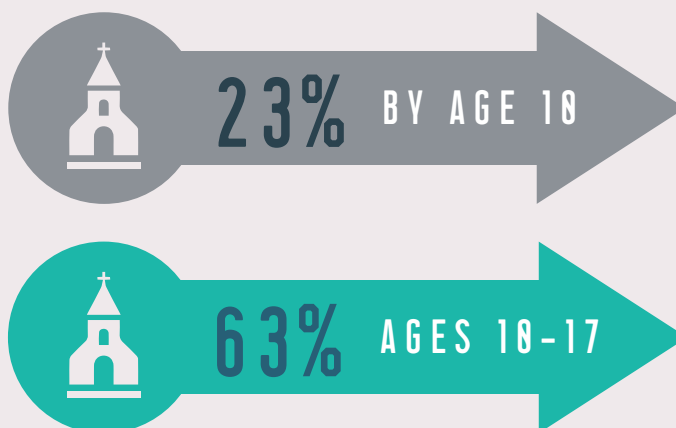

EDGE MIDDLE SCHOOL YOUTH MINISTRY

OUR PLAN TO KEEP OUR YOUTH ACTIVELY CATHOLIC

>> CHALLENGE: "YOUNG PEOPLE ARE LEAVING THE CHURCH..."

**These statistics are taken from a recent CARA (Center for Applied Research in the Apostolate study)*

>> SOLUTION: EDGE MIDDLE SCHOOL MINISTRY

Edge is a Catholic middle school youth ministry program. It provides a safe and fun place for youth to find solid Catholic community, to get answers to their questions about faith, and, most importantly, to experience Jesus in a profound and personal way.

WHY IS EDGE EFFECTIVE?

Now more than ever middle school youth need the truth and love of Jesus Christ to guide their lives and they need the faith presented in a way that makes sense to them and is relevant to their lives. **Edge** accomplishes this and builds a foundation of faith that will guide the youth as they face many difficulties and help them as they begin to make decisions that affect the rest of their teen years.